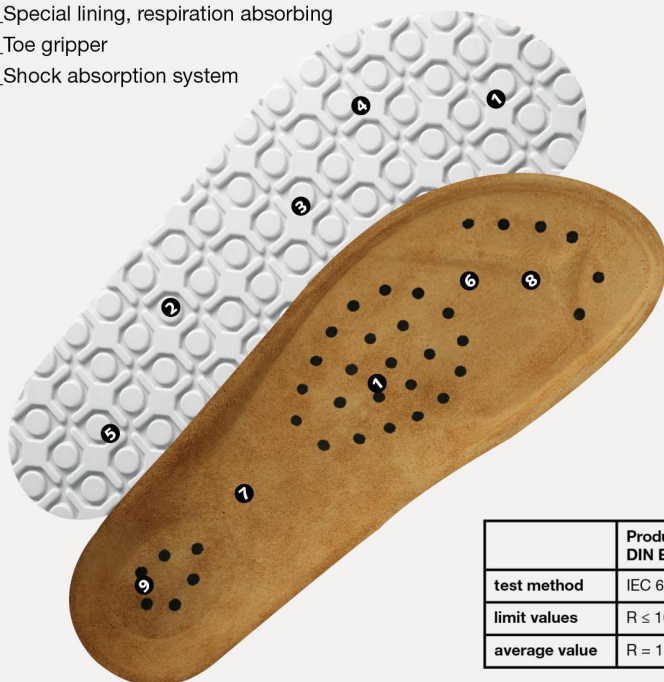

**Art. 4040**

**NATURE**

- ▶ Size 34-48
- ▶ CE, EN ISO 20347:2012, OB, FO,A, SRC
- ▶ Smooth leather, white
- ▶ Heel strap non-foldable, adjustable
- ▶ Adjustable instep area
- ▶ Buckle fastening
- ▶ Slip resistance special rubber outsole sole
- ▶ Leather coated cork footbed
- ▶ ESD dissipative according to DIN EN 61340
- ▶ Resistant to oil and benzine
- ▶ Weight Size 42: 1070g

**CLIMATE CLASS 1**

**TECHNOLOGY**

**OUTSOLE**

- 1\_ ESD dissipative according to DIN EN 61340
- 2\_SRC slip resistance according to EN ISO 20347:2012
- 3\_Rubber sole with high slip resistance
- 4\_Fuel resistant
- 5\_Acid and base resistant
- 6\_Skin-friendly
- 7\_Special lining, respiration absorbing
- 8\_Toe gripper
- 9\_Shock absorption system

**HEEL STRAP**  
fixed with adjustable  
fastening

	Product qualification DIN EN 61340-5-1:
test method	IEC 61340-5-1
limit values	$R \leq 10^8 \Omega$
average value	$R = 10^7 \Omega$